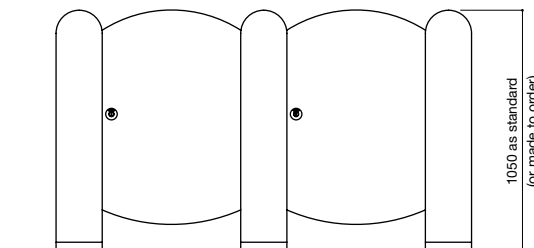

PETAL

Cubicle + Washroom Systems

www.petal.co.uk