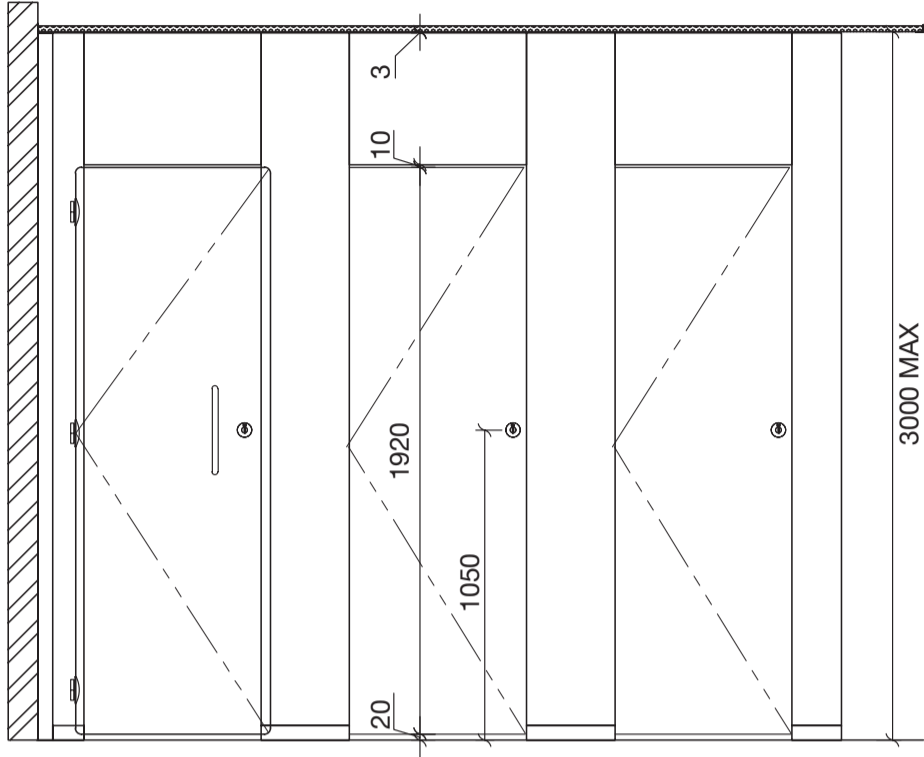

PETAL

DO NOT SCALE OFF DRAWING
USE FIGURE DIMENSIONS ONLY

Front Elevation

Drawing
DUO Plus Cubicles

DWG by
IH

Scale
1:30 @A3

Date
19.02.2022

DWG No
DUO003

Section

Plan