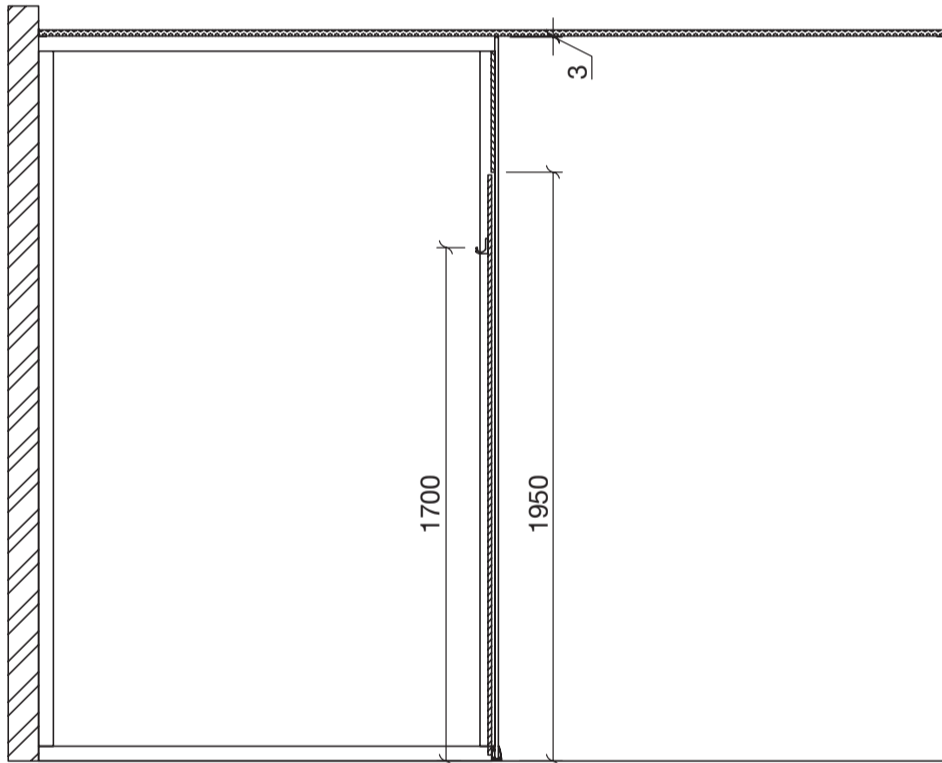

PETAL

DO NOT SCALE OFF DRAWING
USE FIGURE DIMENSIONS ONLY

Front Elevation

Drawing
DUO Plus Cubicles

DWG by
IH

Scale
1:30 @A3

Date
19.02.2022

DWG No
DUO003

Section

Plan